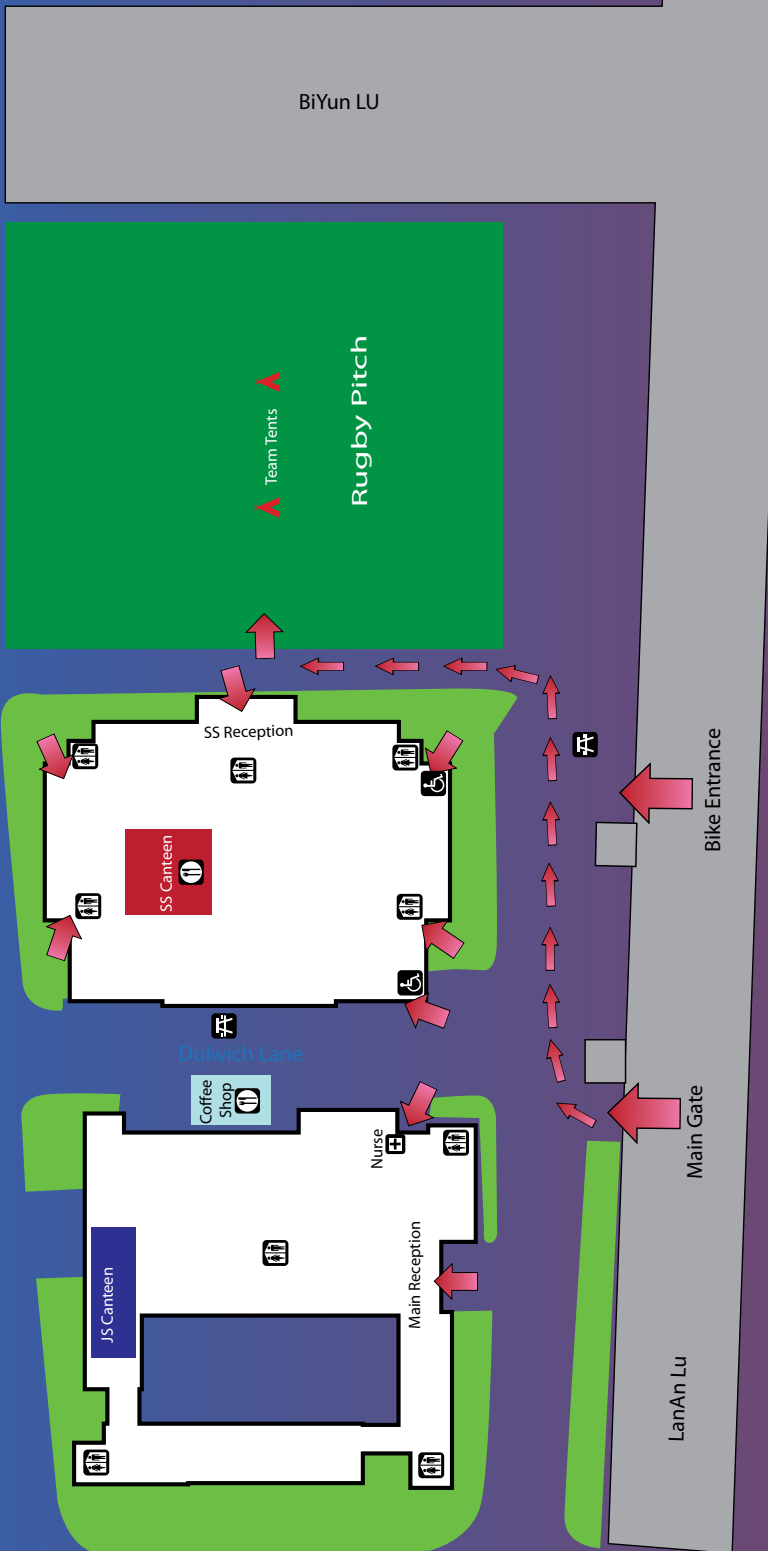

中蒙国际学校协会

ACAMIS

Association of China and Mongolia International Schools

ACAMIS Rugby Tournament
27th-28th October 2011

DULWICH COLLEGE
SHANGHAI

Dulwich College Shanghai Layout

Welcome to Dulwich College Shanghai, and most importantly the ACAMIS Rugby Tournament for 2011. It is our pleasure to host you; the players, families and staff from all competing schools.